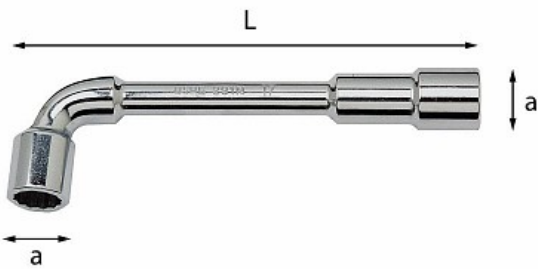

DOUBLE ENDED HOLLOW OFFSET SOCKET WRENCHES

291 N

ISO 2236 ISO 691

- Heavy-duty wrenches, deep straight head with hexagonal opening and bent head with bihexagonal opening
- Hexagonal profile on both sides up to size 9 m
- Hollow profile for projecting screws or drive bars
- Chrome plated finish

Family details

Code	Hexagonal opening mm	a mm	L mm	Quantity for packaging
U02910104	6	10	102	5
U02910105	7	11	106	5
U02910106	8	12,5	114	5
U02910107	9	13,5	122	5
U02910108	10	15	129	5
U02910109	11	16,5	136	5
U02910110	12	18	144	5
U02910111	13	19,5	152	5
U02910112	14	21	160	5
U02910113	15	22,5	169	5